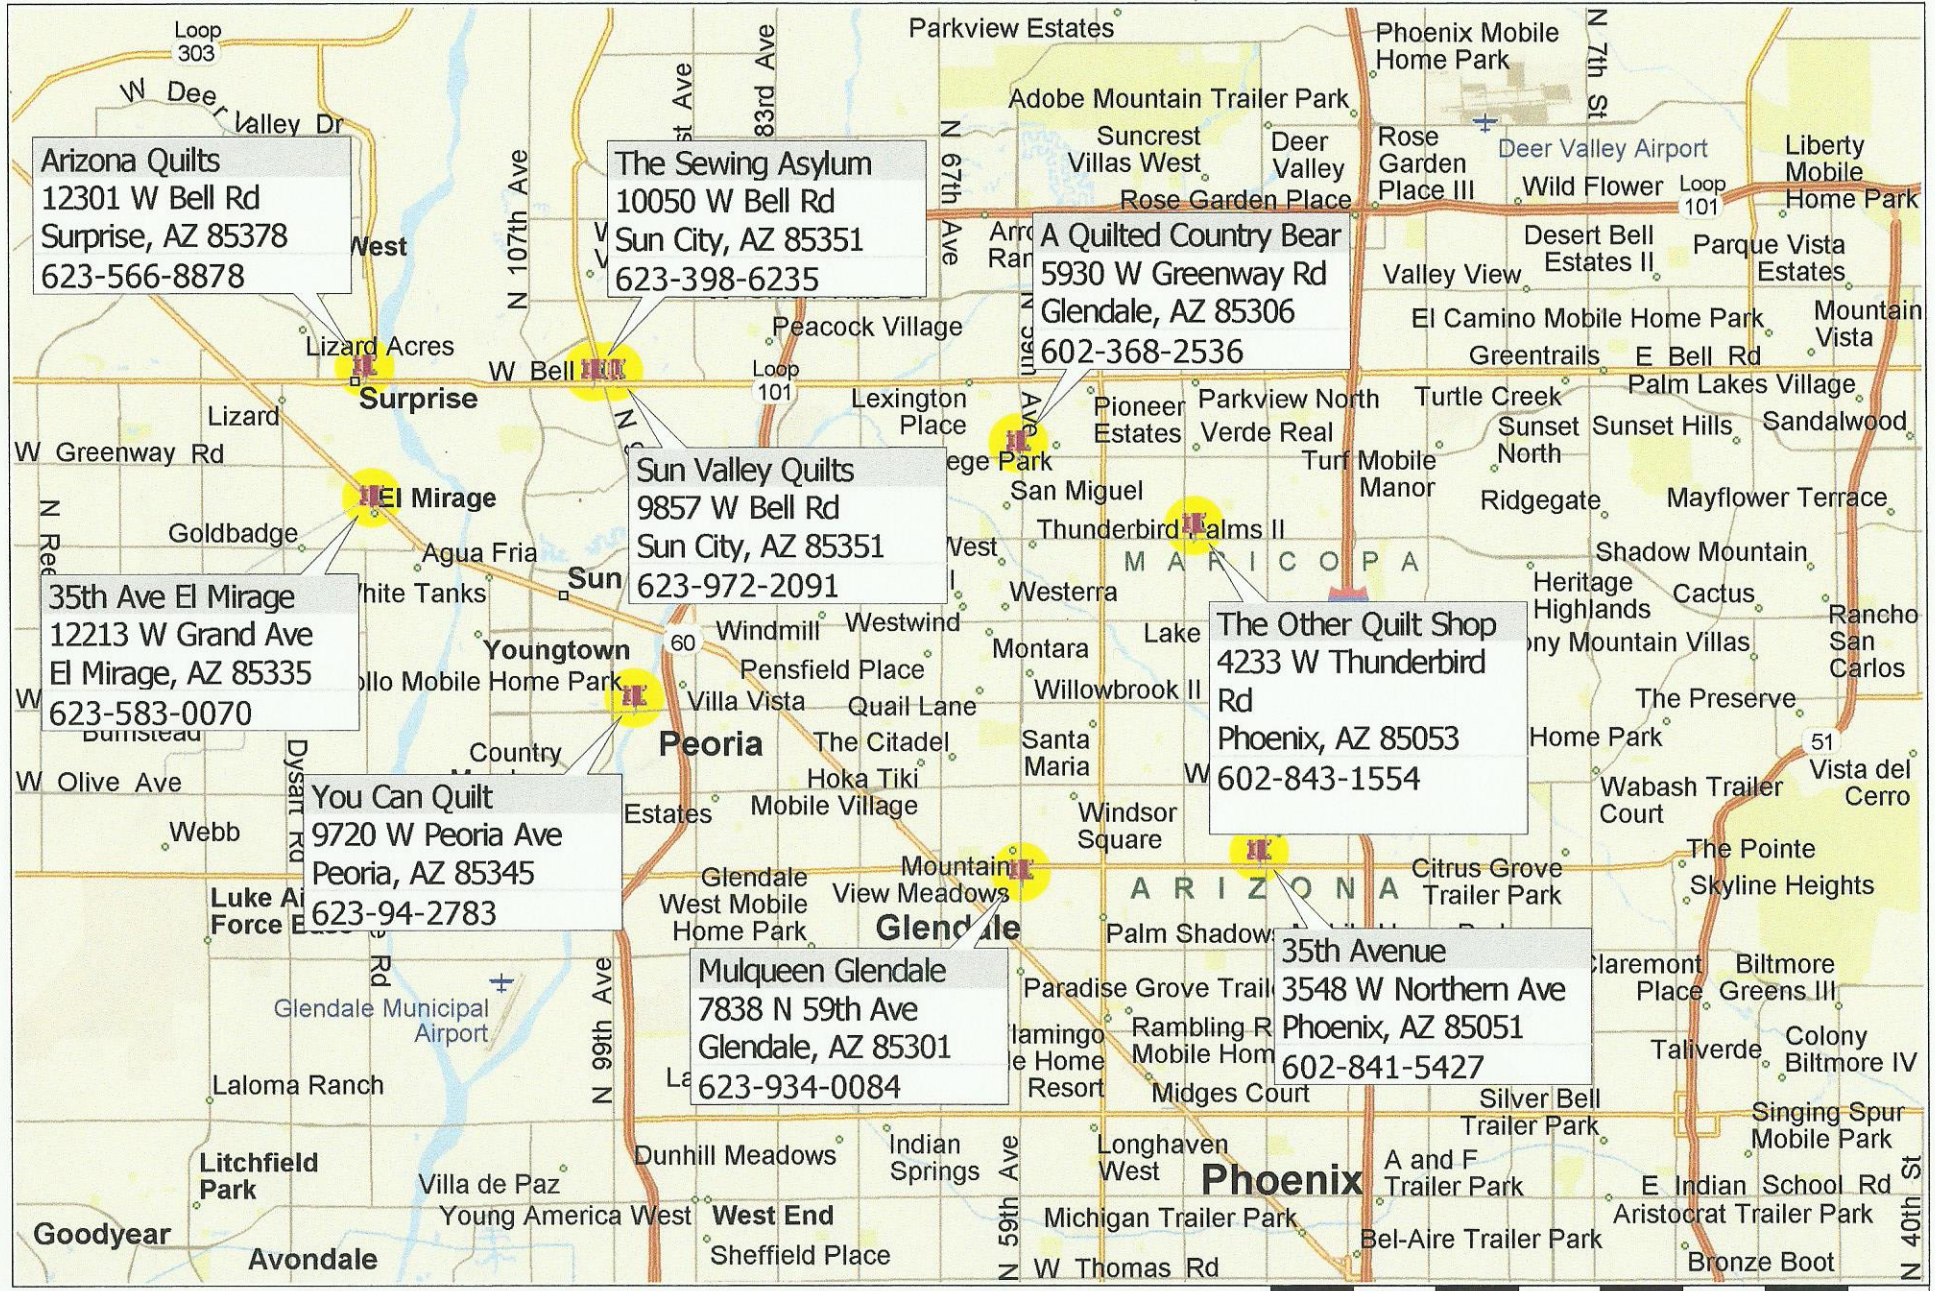

# Quilt Shops - West Valley 1-2010

Copyright © and (P) 1988-2012 Microsoft Corporation and/or its suppliers. All rights reserved. <http://www.microsoft.com/streets/>  
 Certain mapping and direction data © 2012 NAVTEQ. All rights reserved. The Data for areas of Canada includes information taken with permission from Canadian authorities, including: © Her Majesty the Queen in Right of Canada. © Queen's Printer for Ontario. NAVTEQ and NAVTEQ ON BOARD are trademarks of NAVTEQ. © 2012 Tele Atlas North America, Inc. All rights reserved. Tele Atlas and Tele Atlas North America are trademarks of Tele Atlas, Inc. © 2012 by Applied Geographic Solutions. All rights reserved. Portions © Copyright 2012 by Woodall Publications Corp. All rights reserved.